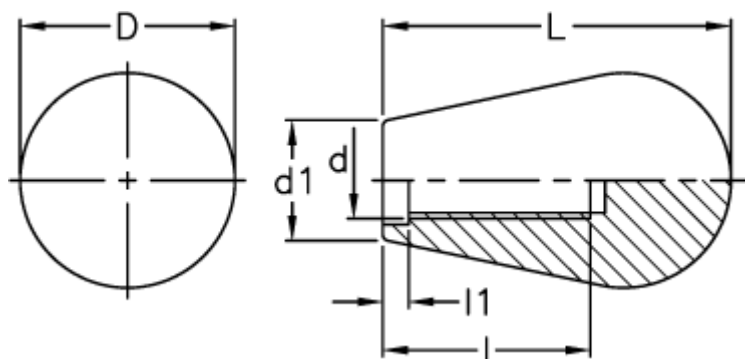

Data Sheet

Article number: 2304020002
Description: E+G Handle
I.147/60-M12

Measures

d = M12
D = 35
d1 = 19
l = 35
L = 60
l1 = 8.0